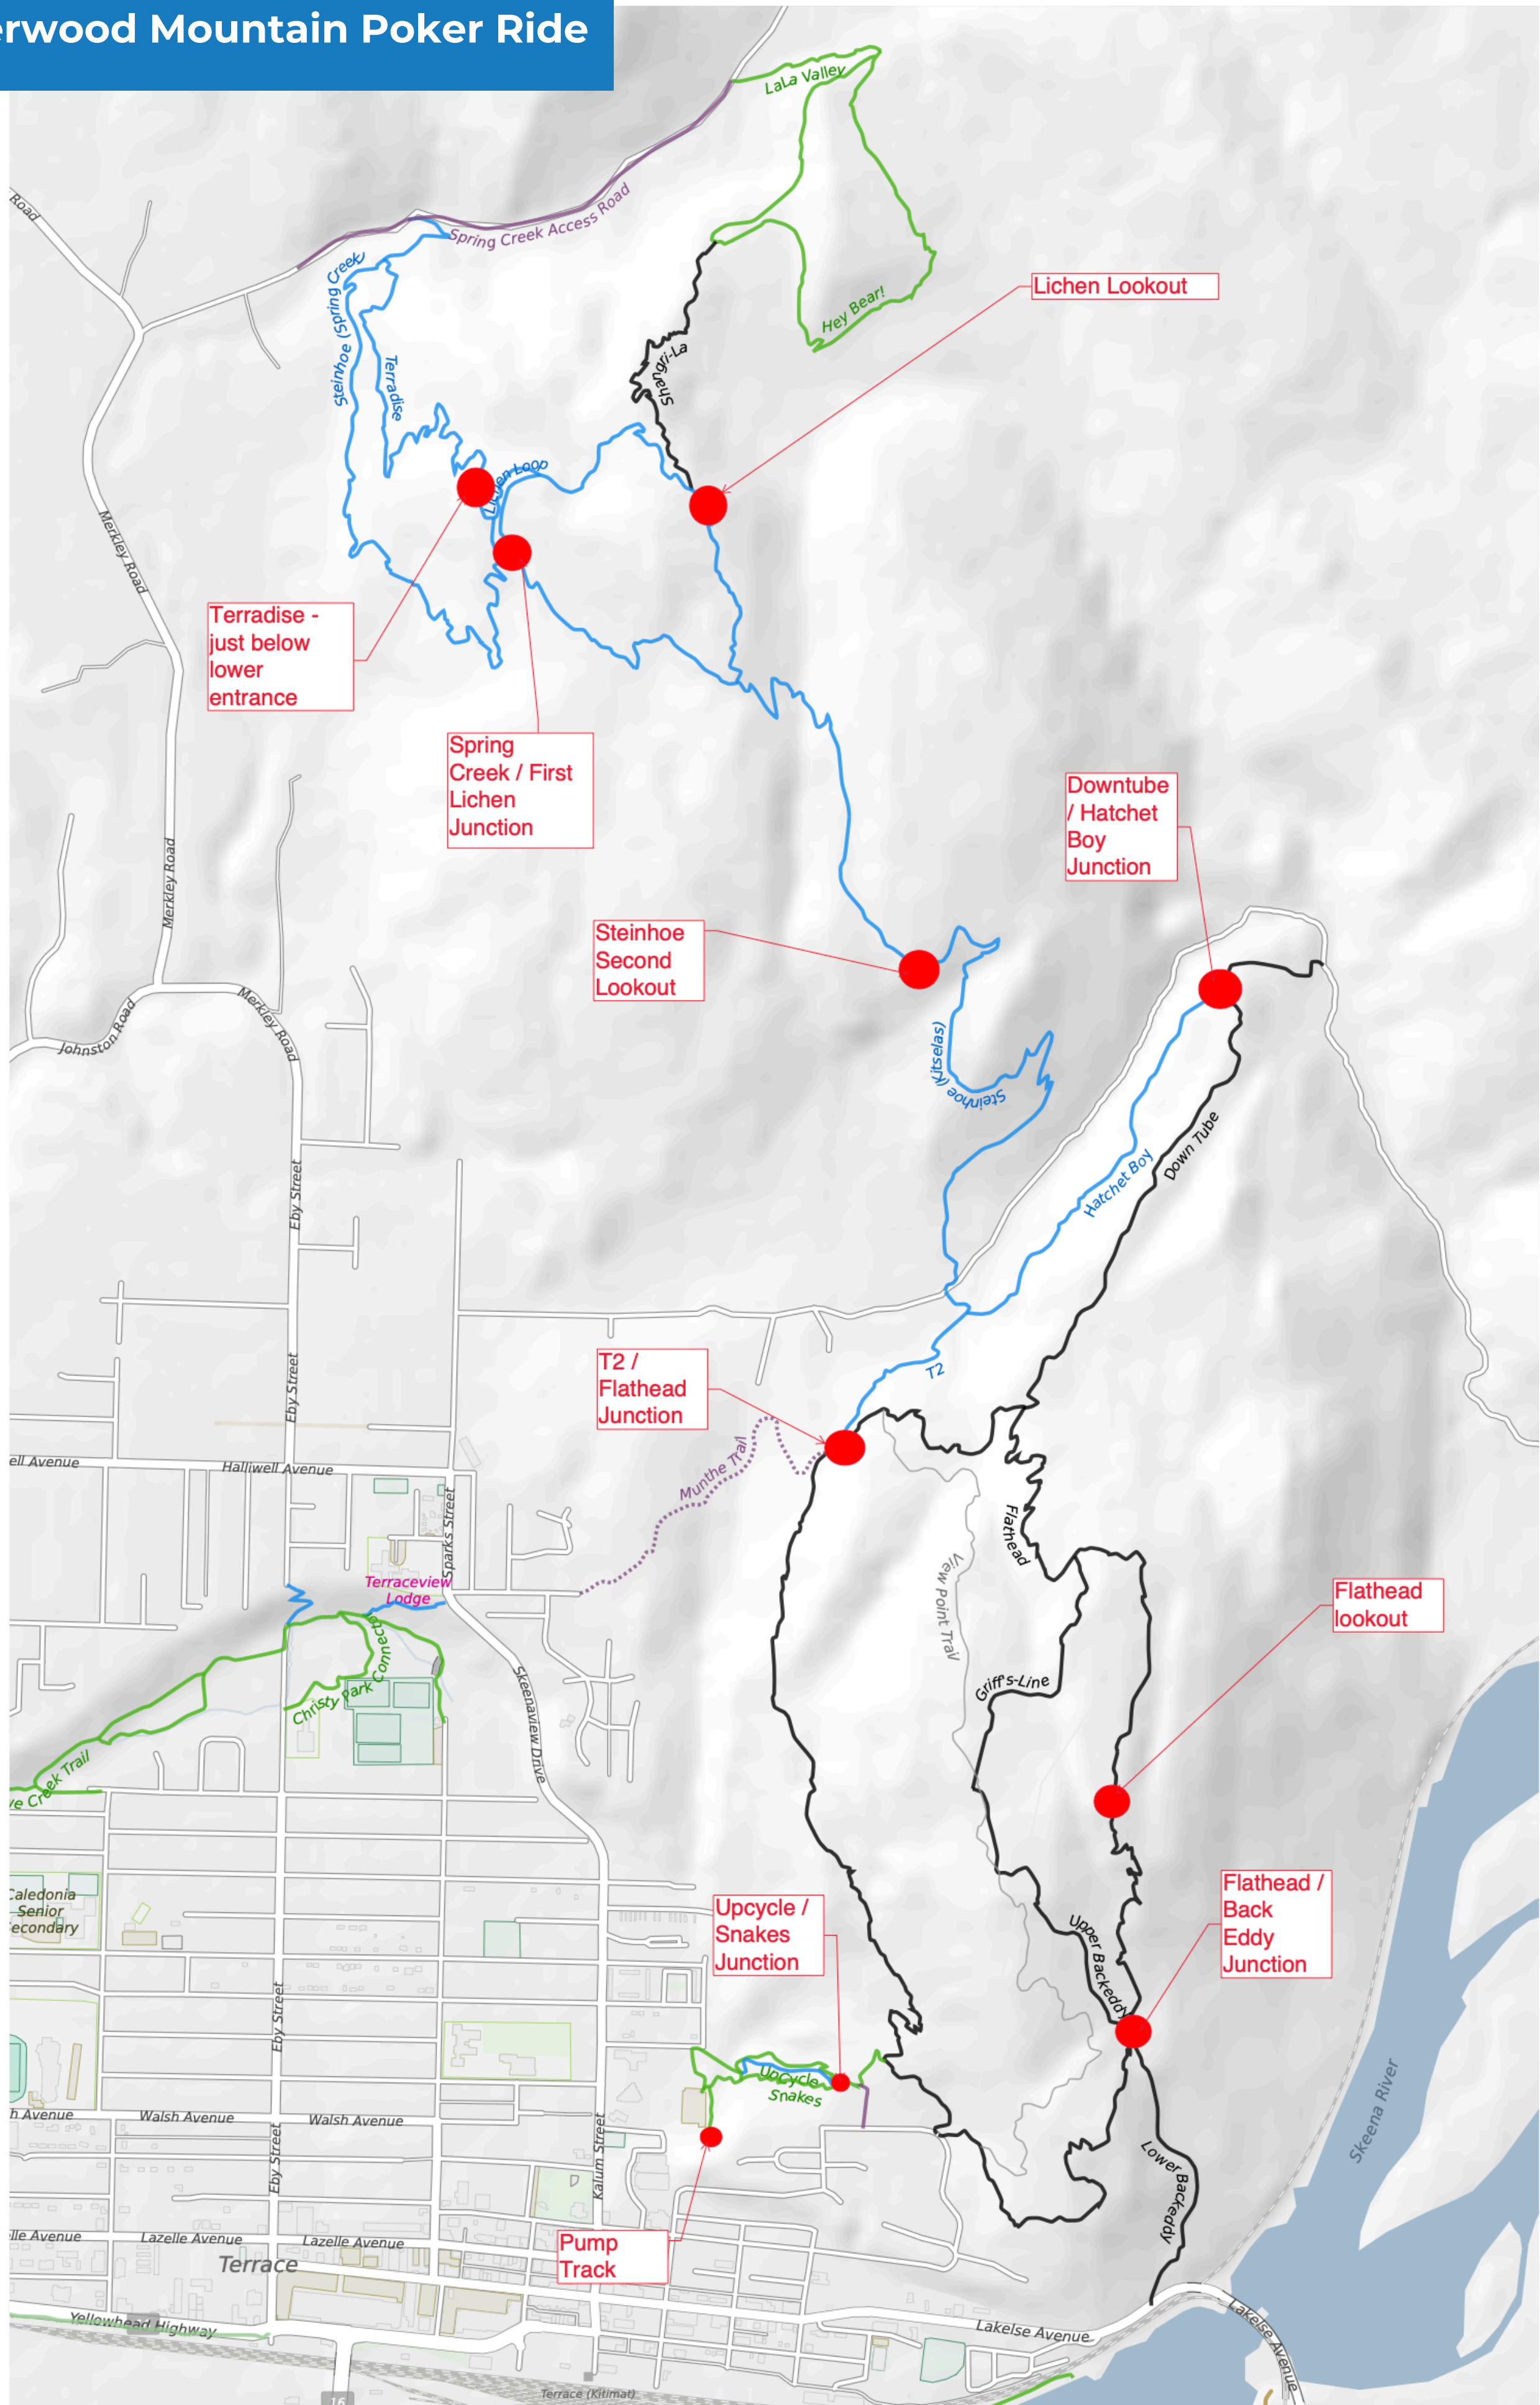

2024 Sherwood Mountain Poker Ride

RULES & INFORMATION:

- 1) This is a fun event, not a race. Ride at your own pace to as many or as few stations as you'd like.
- 2) Participants must be prepared for ride with all necessary supplies, spare parts, food, water, etc. and are responsible for their own route selection and transportation. There is no on-trail support for this event.
- 3) The route is self-supported and the course is NOT marked. We recommend you utilize this map and/or the trailforks app on your smartphone to navigate the trails. Ride or hike only trails within your skill level.
- 4) Randomly collect one token from each station you visit - honour system applies here and Karma is always watching! No trading/sharing cards with others.
- 5) Ride and hike within your own ability. Most trails are intermediate to advanced level and changing weather conditions can impact the trail conditions. Be prepared for the conditions of the day.
- 6) Ride or hike with a partner or group and help out others in need.
- 7) Respect other trail users and yield to uphill traffic on 2-way trails.